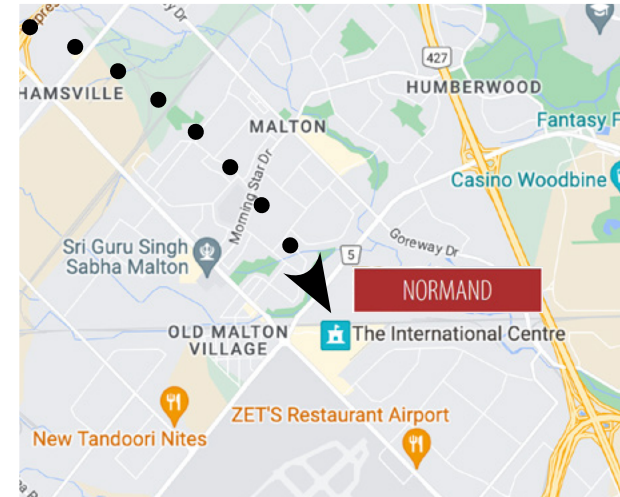

AKHURST Canada
5939 Wallace Street
Mississauga, ON L4Z 1Z8
Tel: 888-265-4867
tor@akhurst.com
www.akhurst.com

Felder Group Canada
1745 Meyerside Dr.
Units 4-6
Mississauga, ON L5T 1C6
Tel: 905-670-8879
info@felder-group.ca
www.felder-group.ca

IMA SCHELLING GROUP

IMA Schelling Group Canada
3400 Ridgeway Dr., Unit 8
Mississauga, ON L5L 0A2
Tel: 905-565-0001
www.imaschelling.com/ca

SCM Canada
4590 Eastgate Parkway
Mississauga, ON L4W 3W6
Tel: 905-670-5110
salescanada@scmgroup.com
www.scmgroup.com

Biesse Canada
3505 Laird Rd., #3
Mississauga, ON L5L 5Y7
Tel: 800-598-3202
marketing@biessecanada.com
www.biesse.com

HOMAG Canada
5090 Edwards Blvd.
Mississauga, ON L5T 2W3
Tel: 905-670-1700
info-canada@homag.com
www.homag.com

See us at Booth 3505

NORMAND
6900 Airport Road
Mississauga ON L4V 1E8
The International Centre
Booth 3505
Tel: 519-622-1111
www.normand.ca

Taurus Craco
Weinig Holz-Her Canada
282 Orenda Rd.
Brampton, ON L6T 4X6
Tel: 905-451-8430
www.tauruscraco.com
www.holzher.ca